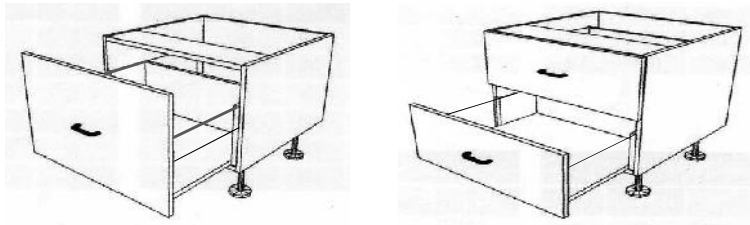

Prices listed here are for cabinets only - doors are not included

Base Oven Units

Item code	Cabinet size (mm)			Price ex GST	Doors/drawers			Includes	Hinges			
	H	D	W		No.	H	W		O/lay	165 deg	Cnr	45 deg
72BO600	720	560	600	102.00	1	115	598	1 shelf	0	0	0	0
72BO900	720	560	900	112.00	1	115	898	1 shelf	0	0	0	0

Wall Oven Base Units including soft close drawer

Item code	Cabinet size (mm)			Price ex GST	Doors/drawers			Includes	Hinges			
	H	D	W		No.	H	W		O/lay	165 deg	Cnr	45 deg
WOB320600	320	560	600	200.00	1	317	597	Metal dwrs	0	0	0	0
WOB480600	480	560	600	329.00	2	237	597	Metal dwrs	0	0	0	0