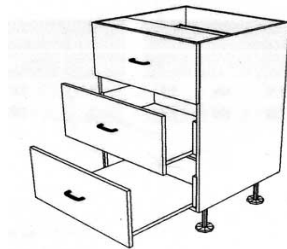

Prices listed here are for cabinets only - drawer fronts are not included

Drawer Units including soft close drawers (2 drawers)

Item code	Cabinet size (mm)			Price ex GST	Doors/drawers			Includes	Hinges			
	H	D	W		No.	H	W		O/lay	165 deg	Cnr	45 deg
72DMC400-2	720	560	400	298.00	2	357	397	Metal dwrs	0	0	0	0
72DMC450-2	720	560	450	299.00	2	357	447	Metal dwrs	0	0	0	0
72DMC500-2	720	560	500	302.00	2	357	497	Metal dwrs	0	0	0	0
72DMC600-2	720	560	600	306.00	2	357	597	Metal dwrs	0	0	0	0
72DMC700-2	720	560	700	310.00	2	357	697	Metal dwrs	0	0	0	0
72DMC800-2	720	560	800	315.00	2	357	797	Metal dwrs	0	0	0	0
72DMC900-2	720	560	900	318.00	2	357	897	Metal dwrs	0	0	0	0
72DMC1000-2	720	560	1000	323.00	2	357	997	Metal dwrs	0	0	0	0

Drawer Units including soft close drawers (3 drawers)

Item code	Cabinet size (mm)			Price ex GST	Doors/drawers			Includes	Hinges			
	H	D	W		No.	H	W		O/lay	165 deg	Cnr	45 deg
72DMC400-3	720	560	400	298.00	3	237	397	Metal dwrs	0	0	0	0
72DMC450-3	720	560	450	299.00	3	237	447	Metal dwrs	0	0	0	0
72DMC500-3	720	560	500	302.00	3	237	497	Metal dwrs	0	0	0	0
72DMC600-3	720	560	600	306.00	3	237	597	Metal dwrs	0	0	0	0
72DMC700-3	720	560	700	310.00	3	237	697	Metal dwrs	0	0	0	0
72DMC800-3	720	560	800	315.00	3	237	797	Metal dwrs	0	0	0	0
72DMC900-3	720	560	900	318.00	3	237	897	Metal dwrs	0	0	0	0
72DMC1000-3	720	560	1000	323.00	3	237	997	Metal dwrs	0	0	0	0