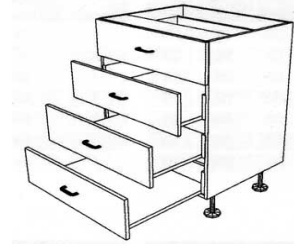

Prices listed here are for cabinets only - drawer fronts are not included

Drawer Units including soft close drawers (4 drawers)

Item code	Cabinet size (mm)			Price ex GST	Doors/drawers			Includes	Hinges			
	H	D	W		No.	H	W		O/lay	165 deg	Cnr	45 deg
72DMC400-4	720	560	400	493.00	4	177	397	Metal dwrs	0	0	0	0
72DMC450-4	720	560	450	494.00	4	177	447	Metal dwrs	0	0	0	0
72DMC500-4	720	560	500	498.00	4	177	497	Metal dwrs	0	0	0	0
72DMC600-4	720	560	600	501.00	4	177	597	Metal dwrs	0	0	0	0
72DMC700-4	720	560	700	506.00	4	177	697	Metal dwrs	0	0	0	0
72DMC800-4	720	560	800	510.00	4	177	797	Metal dwrs	0	0	0	0
72DMC900-4	720	560	900	514.00	4	177	897	Metal dwrs	0	0	0	0
72DMC1000-4	720	560	1000	518.00	4	177	997	Metal dwrs	0	0	0	0