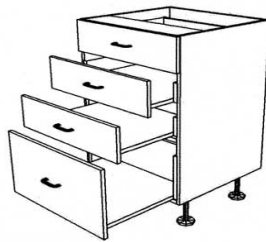

Drawer Units including soft close drawers (3 small & 1 large drawers)

Item code	Cabinet size (mm)			Price ex GST	Doors/drawers			Includes	Hinges			
	H	D	W		No.	H	W		O/lay	165 deg	Cnr	45 deg
72DMC400-3+1	720	560	400	506.00	1	288	397	Metal dwrs	0	0	0	0
					3	141	397					
72DMC450-3+1	720	560	450	507.00	1	288	447	Metal dwrs	0	0	0	0
					3	141	447					
72DMC500-3+1	720	560	500	510.00	1	288	497	Metal dwrs	0	0	0	0
					3	141	497					
72DMC600-3+1	720	560	600	514.00	1	288	597	Metal dwrs	0	0	0	0
					3	141	597					
72DMC700-3+1	720	560	700	518.00	1	288	697	Metal dwrs	0	0	0	0
					3	141	697					
72DMC800-3+1	720	560	800	523.00	1	288	797	Metal dwrs	0	0	0	0
					3	141	797					
72DMC900-3+1	720	560	900	526.00	1	288	897	Metal dwrs	0	0	0	0
					3	141	897					
72DMC1000-3+1	720	560	1000	531.00	1	288	997	Metal dwrs	0	0	0	0
					3	141	997