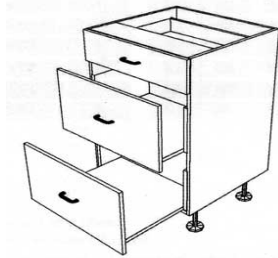

Prices listed here are for cabinets only - drawer fronts are not included

Drawer Units including soft close drawers (1 small & 2 large drawers)

Item code	Cabinet size (mm)			Price ex GST	Doors/drawers			Includes	Hinges			
	H	D	W		No.	H	W		O/lay	165 deg	Cnr	45 deg
72DMC400-1+2	720	560	400	414.00	1	141	397	Metal dwrs	0	0	0	0
					2	286	397					
72DMC450-1+2	720	560	450	416.00	1	141	447	Metal dwrs	0	0	0	0
					2	286	447					
72DMC500-1+2	720	560	500	419.00	1	141	497	Metal dwrs	0	0	0	0
					2	286	497					
72DMC600-1+2	720	560	600	422.00	1	141	597	Metal dwrs	0	0	0	0
					2	286	597					
72DMC700-1+2	720	560	700	427.00	1	141	697	Metal dwrs	0	0	0	0
					2	286	697					
72DMC800-1+2	720	560	800	432.00	1	141	797	Metal dwrs	0	0	0	0
					2	286	797					
72DMC900-1+2	720	560	900	435.00	1	141	897	Metal dwrs	0	0	0	0
					2	286	897					
72DMC1000-1+2	720	560	1000	440.00	1	141	997	Metal dwrs	0	0	0	0
					2	286	997