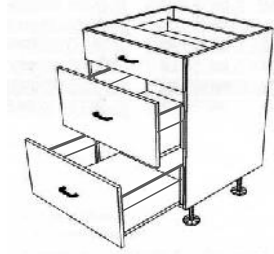

Prices listed here are for cabinets only - drawer fronts are not included

Drawer Units including soft close drawers (1 small & 2 large drawers)

Item code	Cabinet size (mm)			Price ex GST	Doors/drawers			Includes	Hinges			
	H	D	W		No.	H	W		O/lay	165 deg	Cnr	45 deg
72DMC400-1+2	720	560	400	417.00	1	141	397	Metal dwrs	0	0	0	0
					2	286	397					
72DMC450-1+2	720	560	450	417.00	1	141	447	Metal dwrs	0	0	0	0
					2	286	447					
72DMC500-1+2	720	560	500	424.00	1	141	497	Metal dwrs	0	0	0	0
					2	286	497					
72DMC600-1+2	720	560	600	424.00	1	141	597	Metal dwrs	0	0	0	0
					2	286	597					
72DMC700-1+2	720	560	700	470.00	1	141	697	Metal dwrs	0	0	0	0
					2	286	697					
72DMC800-1+2	720	560	800	478.00	1	141	797	Metal dwrs	0	0	0	0
					2	286	797					
72DMC900-1+2	720	560	900	486.00	1	141	897	Metal dwrs	0	0	0	0
					2	286	897					
72DMC1000-1+2	720	560	1000	493.00	1	141	997	Metal dwrs	0	0	0	0
					2	286	997