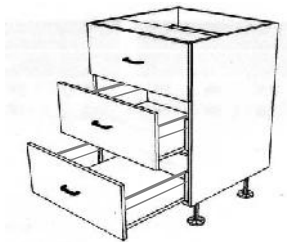

Prices listed here are for cabinets only - drawer fronts are not included

Drawer Units including soft close drawers (2 drawers)

Item code	Cabinet size (mm)			Price ex GST	Doors/drawers			Includes	Hinges			
	H	D	W		No.	H	W		O/lay	165 deg	Cnr	45 deg
72DMC400-2	720	560	400	300.00	2	357	397	Metal dwrs	0	0	0	0
72DMC450-2	720	560	450	300.00	2	357	447	Metal dwrs	0	0	0	0
72DMC500-2	720	560	500	306.00	2	357	497	Metal dwrs	0	0	0	0
72DMC600-2	720	560	600	306.00	2	357	597	Metal dwrs	0	0	0	0
72DMC700-2	720	560	700	342.00	2	357	697	Metal dwrs	0	0	0	0
72DMC800-2	720	560	800	350.00	2	357	797	Metal dwrs	0	0	0	0
72DMC900-2	720	560	900	358.00	2	357	897	Metal dwrs	0	0	0	0
72DMC1000-2	720	560	1000	365.00	2	357	997	Metal dwrs	0	0	0	0

Drawer Units including soft close drawers (3 drawers)

Item code	Cabinet size (mm)			Price ex GST	Doors/drawers			Includes	Hinges			
	H	D	W		No.	H	W		O/lay	165 deg	Cnr	45 deg
72DMC400-3	720	560	400	427.00	3	237	397	Metal dwrs	0	0	0	0
72DMC450-3	720	560	450	427.00	3	237	447	Metal dwrs	0	0	0	0
72DMC500-3	720	560	500	433.00	3	237	497	Metal dwrs	0	0	0	0
72DMC600-3	720	560	600	433.00	3	237	597	Metal dwrs	0	0	0	0
72DMC700-3	720	560	700	486.00	3	237	697	Metal dwrs	0	0	0	0
72DMC800-3	720	560	800	494.00	3	237	797	Metal dwrs	0	0	0	0
72DMC900-3	720	560	900	502.00	3	237	897	Metal dwrs	0	0	0	0
72DMC1000-3	720	560	1000	509.00	3	237	997	Metal dwrs	0	0	0	0