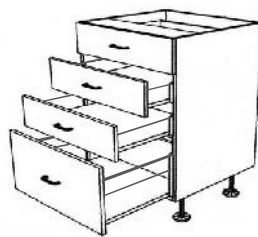

Drawer Units including soft close drawers (3 small & 1 large drawers)

Item code	Cabinet size (mm)			Price ex GST	Doors/drawers			Includes	Hinges			
	H	D	W		No.	H	W		O/lay	165 deg	Cnr	45 deg
72DMC400-3+1	720	560	400	525.00	1	288	397	Metal dwrs	0	0	0	0
					3	141	397					
72DMC450-3+1	720	560	450	525.00	1	288	447	Metal dwrs	0	0	0	0
					3	141	447					
72DMC500-3+1	720	560	500	532.00	1	288	497	Metal dwrs	0	0	0	0
					3	141	497					
72DMC600-3+1	720	560	600	532.00	1	288	597	Metal dwrs	0	0	0	0
					3	141	597					
72DMC700-3+1	720	560	700	582.00	1	288	697	Metal dwrs	0	0	0	0
					3	141	697					
72DMC800-3+1	720	560	800	590.00	1	288	797	Metal dwrs	0	0	0	0
					3	141	797					
72DMC900-3+1	720	560	900	598.00	1	288	897	Metal dwrs	0	0	0	0
					3	141	897					
72DMC1000-3+1	720	560	1000	605.00	1	288	997	Metal dwrs	0	0	0	0
					3	141	997