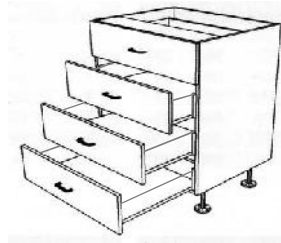

Prices listed here are for cabinets only - drawer fronts are not included

Drawer Units including soft close drawers (4 drawers)

Item code	Cabinet size (mm)			Price ex GST	Doors/drawers			Includes	Hinges			
	H	D	W		No.	H	W		O/lay	165 deg	Cnr	45 deg
72DMC400-4	720	560	400	516.00	4	177	397	Metal dwrs	0	0	0	0
72DMC450-4	720	560	450	516.00	4	177	447	Metal dwrs	0	0	0	0
72DMC500-4	720	560	500	522.00	4	177	497	Metal dwrs	0	0	0	0
72DMC600-4	720	560	600	522.00	4	177	597	Metal dwrs	0	0	0	0
72DMC700-4	720	560	700	566.00	4	177	697	Metal dwrs	0	0	0	0
72DMC800-4	720	560	800	574.00	4	177	797	Metal dwrs	0	0	0	0
72DMC900-4	720	560	900	582.00	4	177	897	Metal dwrs	0	0	0	0
72DMC1000-4	720	560	1000	589.00	4	177	997	Metal dwrs	0	0	0	0