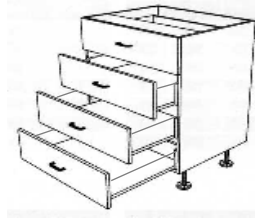

Prices listed here are for cabinets only - drawer fronts are not included

Drawer Units including soft close drawers (4 drawers)

Item code	Cabinet size (mm)			Price ex GST	Doors/drawers			Includes	Hinges			
	H	D	W		No.	H	W		O/lay	165 deg	Cnr	45 deg
72DMC400-4	720	560	400	752.90	4	177	397	Metal dwrs	0	0	0	0
72DMC450-4	720	560	450	763.10	4	177	447	Metal dwrs	0	0	0	0
72DMC500-4	720	560	500	773.30	4	177	497	Metal dwrs	0	0	0	0
72DMC600-4	720	560	600	781.80	4	177	597	Metal dwrs	0	0	0	0
72DMC700-4	720	560	700	792.00	4	177	697	Metal dwrs	0	0	0	0
72DMC800-4	720	560	800	798.80	4	177	797	Metal dwrs	0	0	0	0
72DMC900-4	720	560	900	809.00	4	177	897	Metal dwrs	0	0	0	0
72DMC1000-4	720	560	1000	819.20	4	177	997	Metal dwrs	0	0	0	0