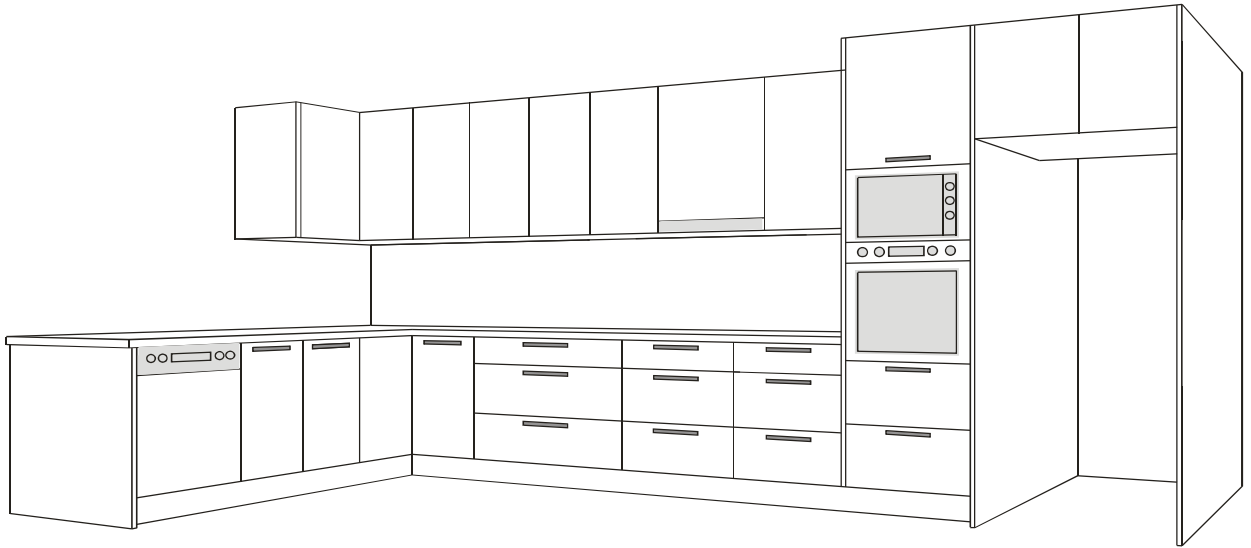

Ergo-Kit

D.I.Y Flatpack System

Prices listed here are for cabinets only - doors are not included

Base Units

Item code	Cabinet size (mm)			Price ex GST	Doors/drawers			Includes	Hinges			
	H	D	W		No.	H	W		O/lay	165 deg	Cnr	45 deg
72B200	720	560	200	183.50	1	717	197	1 shelf	2	0	0	0
72B300	720	560	300	195.50	1	717	297	1 shelf	2	0	0	0
72B400	720	560	400	201.50	1	717	397	1 shelf	2	0	0	0
72B450	720	560	450	209.50	1	717	447	1 shelf	2	0	0	0
72B500	720	560	500	219.50	1	717	497	1 shelf	2	0	0	0
72B600	720	560	600	249.50	2	717	297	1 shelf	4	0	0	0
72B700	720	560	700	255.50	2	717	347	1 shelf	4	0	0	0
72B800	720	560	800	263.50	2	717	397	1 shelf	4	0	0	0
72B900	720	560	900	273.50	2	717	447	1 shelf	4	0	0	0
72B1000	720	560	1000	291.50	2	717	497	1 shelf	4	0	0	0
72B1100	720	560	1100	308.00	2	717	547	1 shelf	4	0	0	0
72B1200	720	560	1200	318.00	2	717	597	1 shelf	4	0	0	0