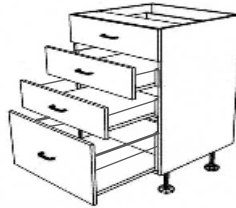

Drawer Units including soft close drawers (3 small & 1 large drawers)

Item code	Cabinet size (mm)			Price ex GST	Doors/drawers			Includes	Hinges			
	H	D	W		No.	H	W		O/lay	165 deg	Cnr	45 deg
72DMC400-3+1	720	560	400	821.90	1	285	397	Metal dwrs	0	0	0	0
					3	141	397					
72DMC450-3+1	720	560	450	832.10	1	285	447	Metal dwrs	0	0	0	0
					3	141	447					
72DMC500-3+1	720	560	500	842.30	1	285	497	Metal dwrs	0	0	0	0
					3	141	497					
72DMC600-3+1	720	560	600	850.80	1	285	597	Metal dwrs	0	0	0	0
					3	141	597					
72DMC700-3+1	720	560	700	861.00	1	285	697	Metal dwrs	0	0	0	0
					3	141	697					
72DMC800-3+1	720	560	800	867.80	1	285	797	Metal dwrs	0	0	0	0
					3	141	797					
72DMC900-3+1	720	560	900	878.00	1	285	897	Metal dwrs	0	0	0	0
					3	141	897					
72DMC1000-3+1	720	560	1000	888.20	1	285	997	Metal dwrs	0	0	0	0
					3	141	997