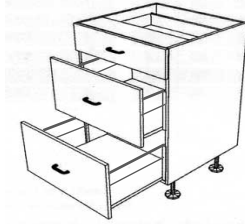

Prices listed here are for cabinets only - drawer fronts are not included

Drawer Units including soft close drawers (1 small & 2 large drawers)

Item code	Cabinet size (mm)			Price ex GST	Doors/drawers			Includes	Hinges			
	H	D	W		No.	H	W		O/lay	165 deg	Cnr	45 deg
72DMC400-1+2	720	560	400	734.90	1	141	397	Metal dwrs	0	0	0	0
					2	285	397					
72DMC450-1+2	720	560	450	745.10	1	141	447	Metal dwrs	0	0	0	0
					2	285	447					
72DMC500-1+2	720	560	500	755.30	1	141	497	Metal dwrs	0	0	0	0
					2	285	497					
72DMC600-1+2	720	560	600	763.80	1	141	597	Metal dwrs	0	0	0	0
					2	285	597					
72DMC700-1+2	720	560	700	774.00	1	141	697	Metal dwrs	0	0	0	0
					2	285	697					
72DMC800-1+2	720	560	800	780.80	1	141	797	Metal dwrs	0	0	0	0
					2	285	797					
72DMC900-1+2	720	560	900	791.00	1	141	897	Metal dwrs	0	0	0	0
					2	285	897					
72DMC1000-1+2	720	560	1000	801.20	1	141	997	Metal dwrs	0	0	0	0
					2	285	997