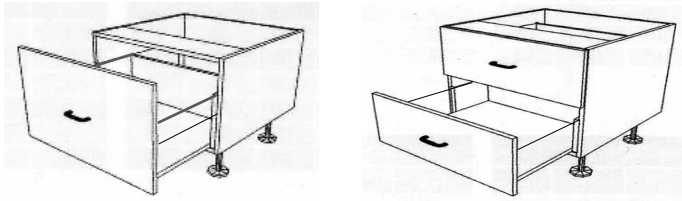

Prices listed here are for cabinets only - doors are not included

Base Oven Units

Item code	Cabinet size (mm)			Price ex GST	Doors/drawers			Includes	Hinges			
	H	D	W		No.	H	W		O/lay	165 deg	Cnr	45 deg
72BO600	720	560	600	201.50	1	115	597	1 shelf	0	0	0	0
72BO900	720	560	900	255.50	1	115	897	1 shelf	0	0	0	0

Wall Oven Base Units including soft close drawer

Item code	Cabinet size (mm)			Price ex GST	Doors/drawers			Includes	Hinges			
	H	D	W		No.	H	W		O/lay	165 deg	Cnr	45 deg
WOB320600	320	560	600	353.90	1	317	597	Metal dwrs	0	0	0	0
WOB480600	480	560	600	609.50	2	237	597	Metal dwrs	0	0	0	0

Wall Oven Overhead Units

Item code	Cabinet size (mm)			Price ex GST	Doors/drawers			Includes	Hinges			
	H	D	W		No.	H	W		O/lay	165 deg	Cnr	45 deg
5WO600	540	300	600	165.90	2	540	297	1 shelf	4	0	0	0
7WO600	720	300	600	201.90	2	720	297	1 shelf	4	0	0	0