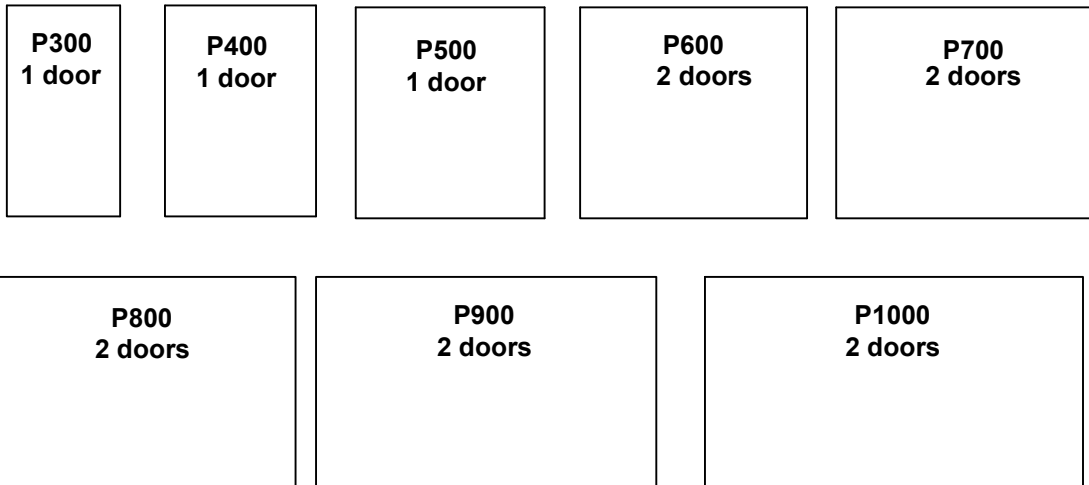

Ergo-kits - Pantry & Oven Units

Pantry Units 2040mm & 2200mm high