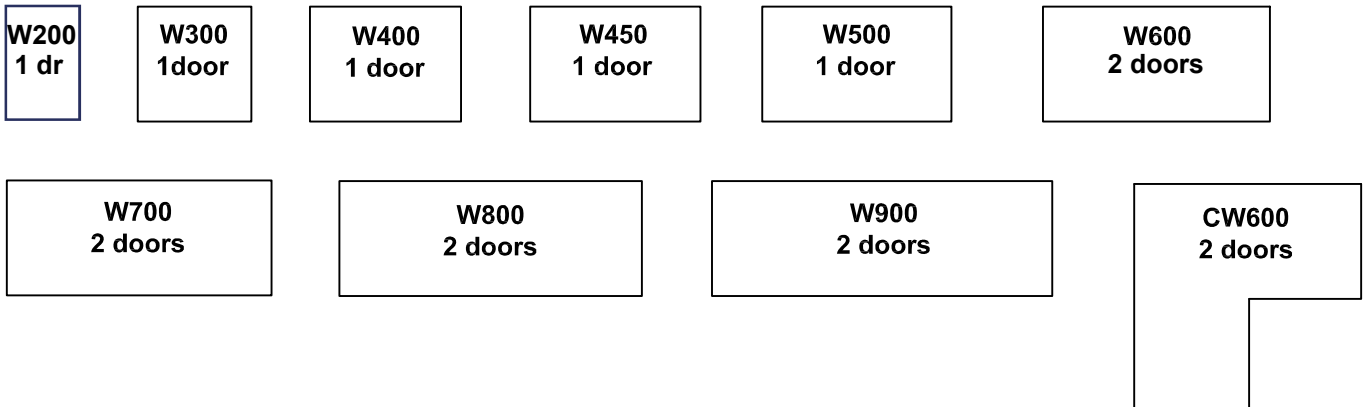

www.lifetime.net.au

Wall Units

Wall Units 300mm deep - 630, 680, 800 & 850 high

Wall Oven Overhead Units 300 deep, 600 wide - 520 & 720 high only

Duplicate Wall Units

Fridge Units 300mm deep - 350 & 520 high (for slide-out range hoods)

Range Hood Units 300mm deep - 455, 505, 625, 675 high

Microwave unit

600 wide

Lifetime Industries

Tel 02 9518 5901 Fax 02 9518 9834

www.lifetime.net.au

Ergo-kits - Base & Drawer Units

Base units - 560 deep - 720 high