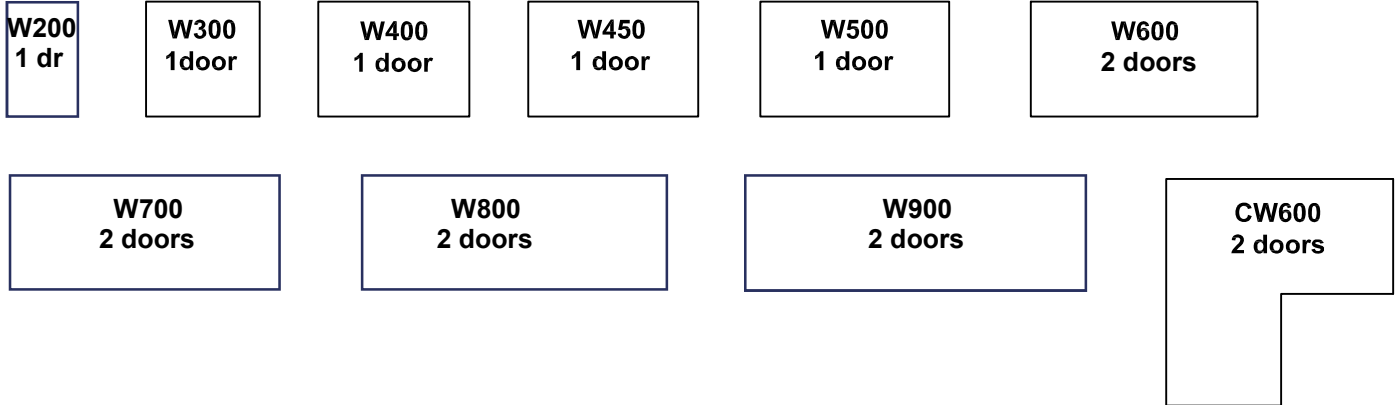

Ergo-kits - Pantry & Oven Units

Pantry Units 2040mm & 2200mm high

Multi-Purpose Units 2040mm & 2200mm high

Base Oven Units 720h

Wall Oven Base Unit

Corner Walk-In Pantry

Lifetime Industries

Tel 02 9518 5901 Fax 02 9518 9834

www.lifetime.net.au

Wall Units

Wall Units 300mm deep - 630, 680, 800 & 850 high

Wall Oven Overhead Units 300 deep, 600 wide - 520 & 720 high only

Duplicate Wall Units

Fridge Units 300mm deep - 350 & 520 high (for slide-out range hoods)