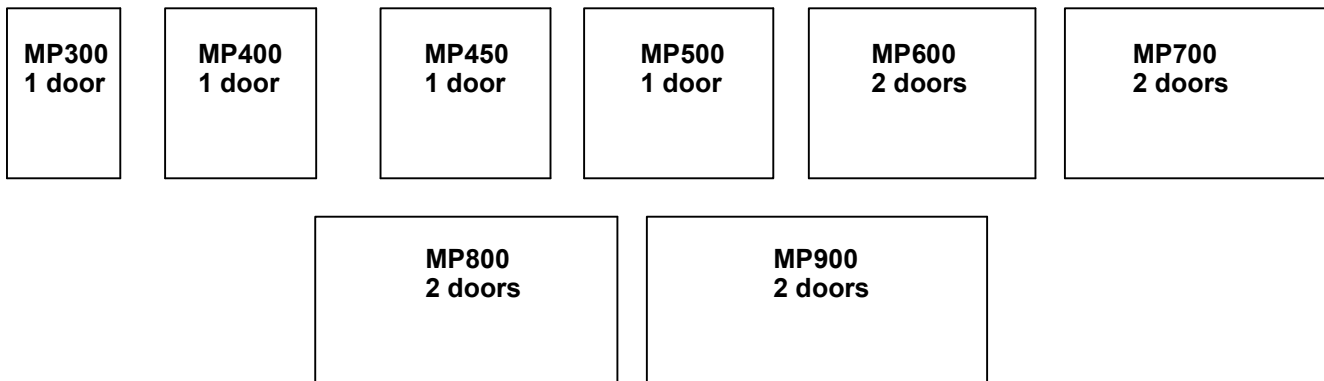

Ergo-kits - Pantry & Oven Units

Pantry Units 2040mm & 2200mm high

Multi-Purpose Units 2040mm & 2200mm high

Base Oven Units 720h

Wall Oven Base Unit

Corner Walk-In Pantry

Lifetime Industries

Tel 02 9518 5901 Fax 02 9518 9834

www.lifetime.net.au

Wall Units

Wall Units 300mm deep - 630, 680, 800 & 850 high

Wall Oven Overhead Units 300 deep, 600 wide - 520 & 720 high only

Duplicate Wall Units

Fridge Units 300mm deep - 350 & 520 high (for slide-out range hoods)